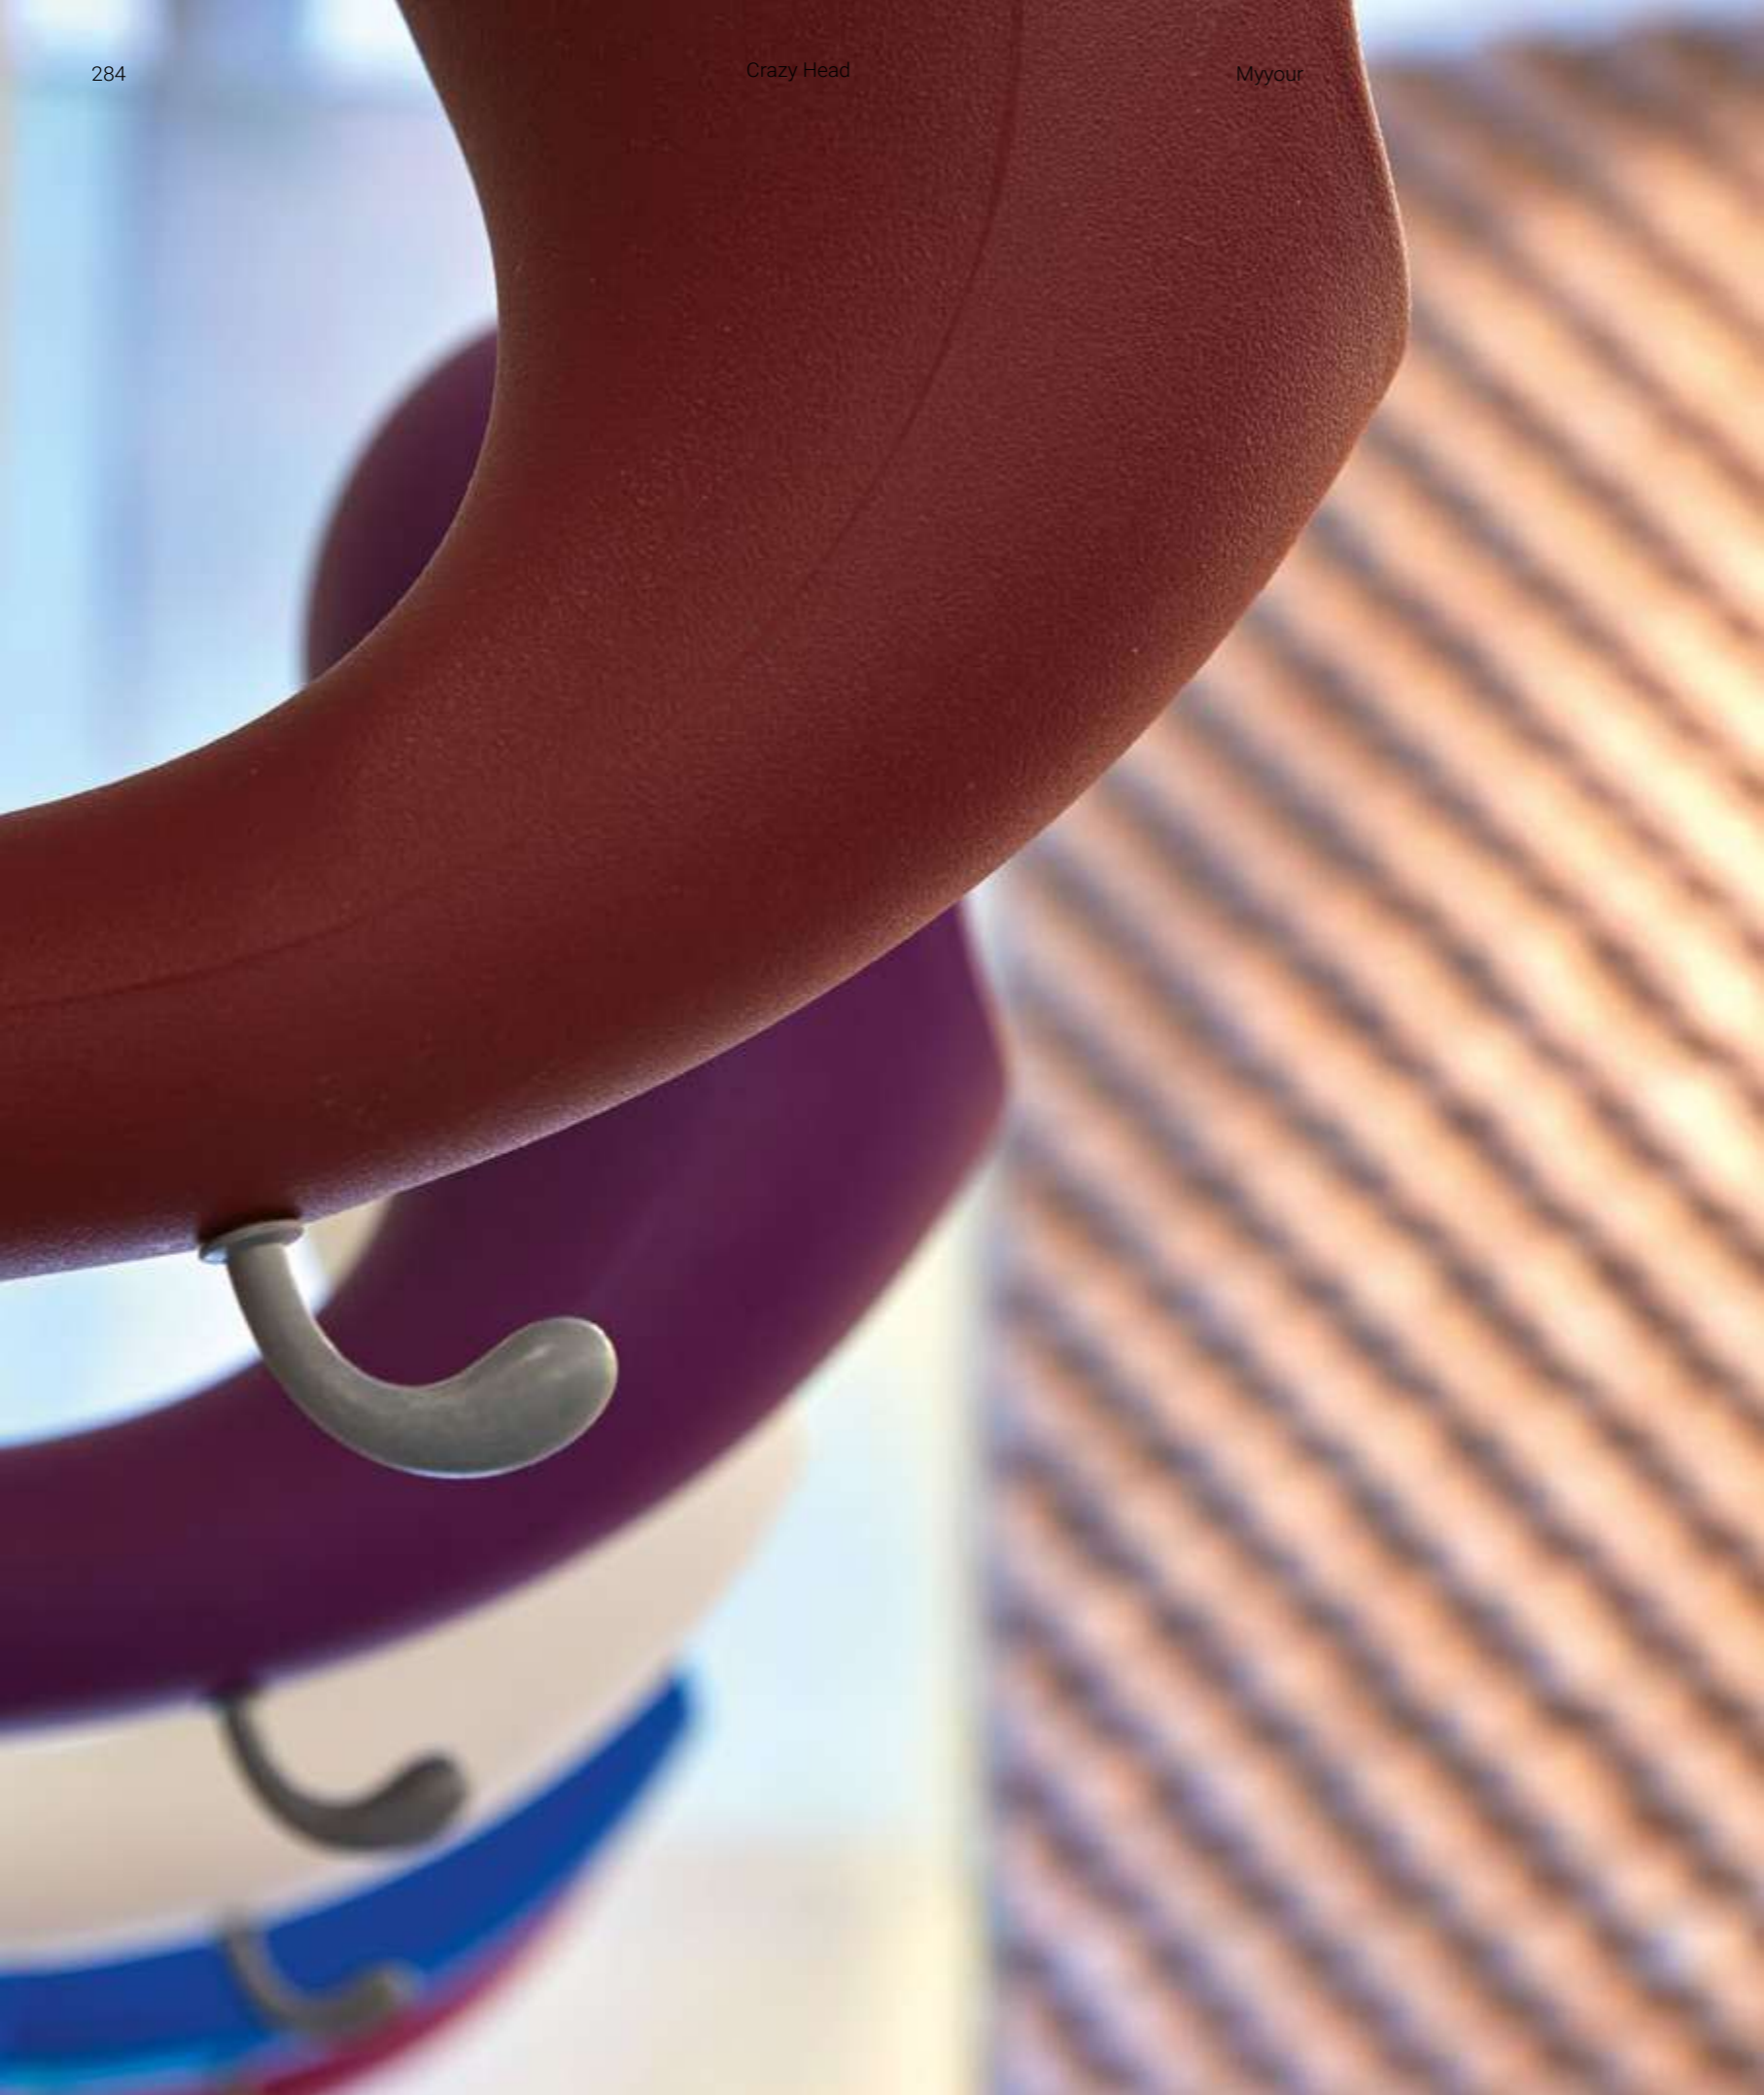

ITALIAN
AESTHETIC

CRAZY HEAD

Un portacasco da parete con un vano svuota tasche e un gancio appendiabiti. Per gli amanti della moto, siano motociclisti professionisti o studenti al loro primo scooter, il casco è un elemento personale importante quanto la moto stessa e per questo si merita un luogo speciale dove venire riposto.

A helmet holder to hang onto the wall with a compartment for everything you carry in your pockets and a clothes hook. For motorbike lovers, whether they are professional motorcyclists or students with their first scooter, helmets are an important personal element just as much as the bike itself and for this reason they deserve a special storage place.

Crazy Head.
Crazy Head

Misure H17 x L7,5 x W13 cm
Measures

Finiture GS
Finishing

Crazy Head mini
Mini Crazy Head

Misure H36 x L16 x W26 cm
Measures

Finiture GS
Finishing

Crazy Head
Crazy Head

Deze informatie is afkomstig van de website van Zero-Z design.